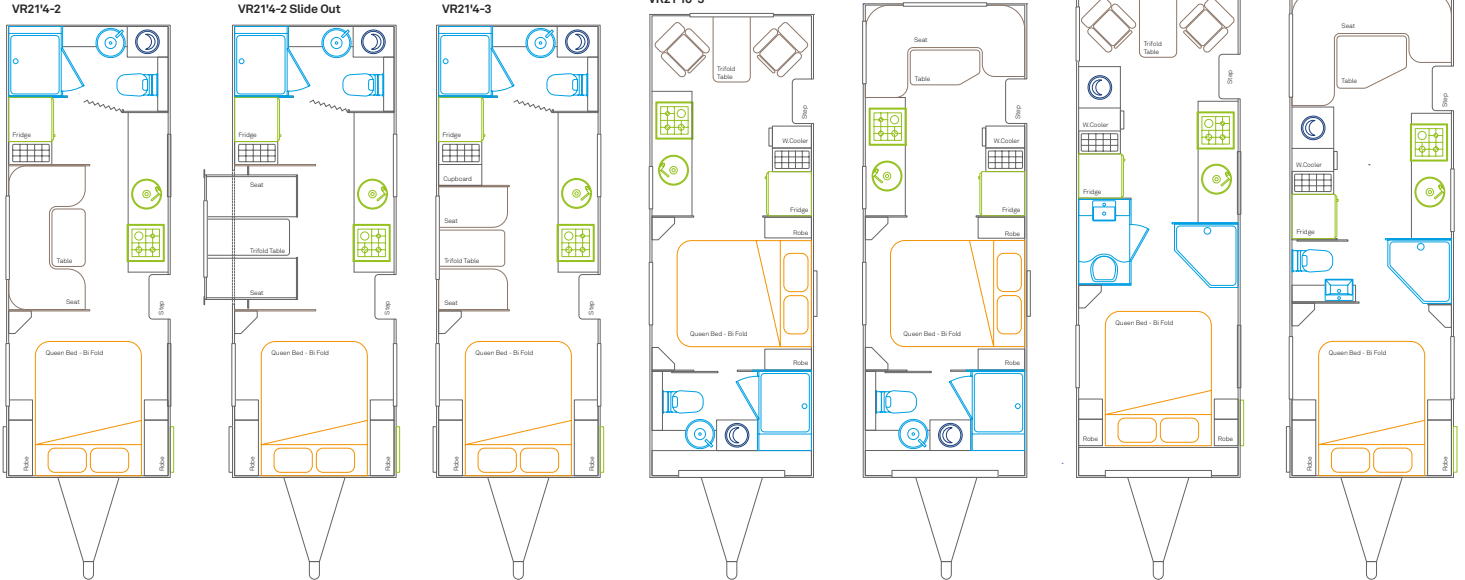

CHASSIS

- Jockey Wheel 8"
- Axle Straight
- Bumper Bar Looped
- Chassis Galvanised
- Drop Down Jacks
- Electric Brakes
- Lockable Coupling with Twin Safety Chains
- Precoated One Piece Floor
- Spare Wheel Bolt On
- Stability Control
- Suspension Leaf Spring
- Tyres 205x15"

ELECTRICAL

- 12 Pin Plug
- 12V & USB Socket External
- A/C Roof Dometic Truma Aventa w/ Bulk Head Surround
- Anderson Plug
- Antenna Winegard
- Awning Lights door and road side
- Battery 2 x 105AMP & Charger
- Redarc Charger / Battery Management System
- Breakaway
- Camera Rear View Reversing Black
- CD/Radio/MP3 Player & Speakers
- Fridge Dometic RMD8551 190lt (VR21'10-3 & VR22'4-1)
- Fridge Thetford N614E 184lt (W/A)
- Handle Light Eternal (Blk)
- LCD Smart TV/DVD Combo 24"
- LCD Smart TV/DVD Combo 24" 2nd TV (VR24' and VR23'-2)
- LED Internal Down Lights
- LED Lighting Internal & External
- LED Strip Lights in Bulk Heads
- Light in Boot
- Light Under Bed

- Microwave
- Power Points External Blk
- Powerpoint Internal Acrylic
- Rangehood 12V
- Rear Triple Light Combo Blk
- Redarc Charger / Battery Management System
- RV WiFi
- Safety Hand Rail LED (TCOV-C/F (Razor)
- Smoke Detector
- Solar Panel 2 x 150Watt w/ Solar Controller
- Speakers External (Blk) x2
- Speakers Lights Internal x2
- TV Cabinet External Blk
- Wine Cooler 12V

INTERIOR

- Acrylic Splashback
- Acrylic under Mirror Ensuite
- Bathroom Accessories
- Bed Base Radius Padded
- Bed Head Full Height
- Bed Runner
- Bed Slattered Frame on Gas Struts
- Bulkhead Surround for A/C
- Bulkhead/Acrylic Angled with Strip Light
- Contemporary Pull Handles
- Cutlery Tray
- Dinette Padded Kick Boards
- Drawers Metal Sided Soft Close
- Entrance Board Acrylic with Hanger (W/A)
- Feature Screens (W/A)
- Feature Wall Acrylic Around Lounge & Kitchen
- Fire Extinguisher Recessed (under seat W/A)
- Laminated door colours same as cupboards
- Fridge Infill Acrylic
- Furniture Same Colour as Door
- Laminex Benchtops

- Laminex Waterfall Side
- Mats RFC
- Mattress Queen Bifold Innerspring (W/A)
- Mattress Queen Innerspring Pillow Top (W/A)
- Mirror Full Length (W/A)
- OHC with Gas Struts
- Pot Drawers
- Quilt Cover Set
- Recessed Cook Top With Laminex Lid
- Recliner Chairs (W/A)
- Scatter Cushions x4
- Shelving Unit Above Vanity (W/A)
- Slide Out Café Seat (W/A)
- Sliding Pantry (W/A)
- Sliding Pantry Full Height (W/A)
- Step Fibreglass
- Step Infill (W/A)
- Telescopic & Adjustable Table Leg (W/A)
- Towel/Apron Set
- Trifold Table (W/A)
- Utility Cupboard Behind Toilet (W/A)
- Wineglass Hanging Rack (W/A)

EXTERIOR

- Access Doors Thetford (Blk Frm/ Infill)
- Alucobond Black Sides and Rear 350mm
- Alucobond Composite Panel White Roof
- Alucobond External White
- Annex Roller on main Door
- Awning 8300 Black Arms/Granite Canvas
- Door Stop
- Galvanised Wheel Arches
- Grab Handles Front/ Rear Blk
- Hatch 12v
- Hatch Midi with Light
- Insulation Full
- J.Mould & Insert (Blk)