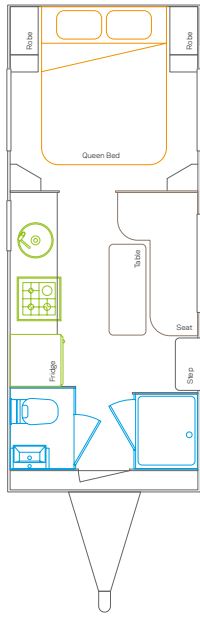

## Redefining the concept of outdoor living.

The newest luxury van in our range, the Piazza adds a generous amount of undercover floorspace by utilizing the area above the draw bar of the caravan.

Taking only minutes to set up and once mastered, is arguably quicker to roll out than the self winding awning which is standard on all models, the Deck gives the Piazza an additional 9sqm of undercover living space and is especially useful if considering traveling with pets. With the addition of a TV/DVD, lighting and speakers, as well as a 12V socket, this area truly comes alive on those beautiful balmy nights. Incorporating the usual levels of high quality materials, finishings and top spec appliances associated with more expensive caravans, the Piazza is a unique Melbourne design idea that shows innovation and 'outside the box' thinking can still excite in our industry.

**The Piazza. Outside the box. Literally.**

PZ16'6-1

PZ19'6-1

PZ21'-1

PZ21'6 Slide Out

PZ24'-1

PZ24'-2 Slide Out

CHASSIS	LENGTH MM	WIDTH MM	HEIGHT MM	TARE WEIGHT	ATM WEIGHT	GTM WEIGHT
PZ16'6-1	5030	2350	2870	2356	2633	2495
PZ19'6-1	5945	2350	2870	2350	2750	2590
PZ21'-1	6400	2350	2870	2590	2990	2750
PZ21'6 Slide Out	6555	2350	3080	2965	3365	3200
PZ24'-1	7315	2350	2920	2900	3300	3030
PZ24'-2 Slide Out	7315	2350	3080	3155	3500	3160