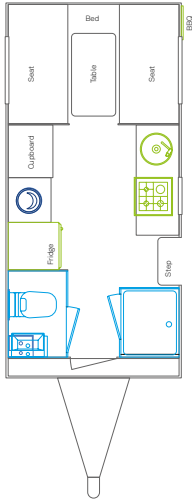

## Redefining the concept of outdoor living.

The newest luxury van in our range, the Piazza adds a generous amount of undercover floorspace by utilizing the area above the draw bar of the caravan.

Taking only minutes to set up and once mastered, is arguably quicker to roll out than the self winding awning which is standard on all models, the Deck gives the Piazza an additional 9sqm of undercover living space and is especially useful if considering traveling with pets. With the addition of a TV/DVD, lighting and speakers, as well as a 12V socket, this area truly comes alive on those beautiful balmy nights. Incorporating the usual levels of high quality materials, finishings and top spec appliances associated with more expensive caravans, the Piazza is a unique Melbourne design idea that shows innovation and 'outside the box' thinking can still excite in our industry.

**The Piazza. Outside the box. Literally.**

PZ16'6-1

PZ19'6-1

PZ21'-1

PZ21'6 Slide Out

PZ24'-1

PZ24'-2 Slide Out

CHASSIS	LENGTH MM	WIDTH MM	HEIGHT MM	TARE WEIGHT	ATM WEIGHT	GTM WEIGHT
PZ16'6-1	5030	2350	2870	2356	2633	2495
PZ19'6-1	5945	2350	2870	2350	2750	2590
PZ21'-1	6400	2350	2870	2590	2990	2750
PZ21'6 Slide Out	6555	2350	3080	2965	3365	3200
PZ24'-1	7315	2350	2920	2900	3300	3030
PZ24'-2 Slide Out	7315	2350	3080	3155	3500	3160