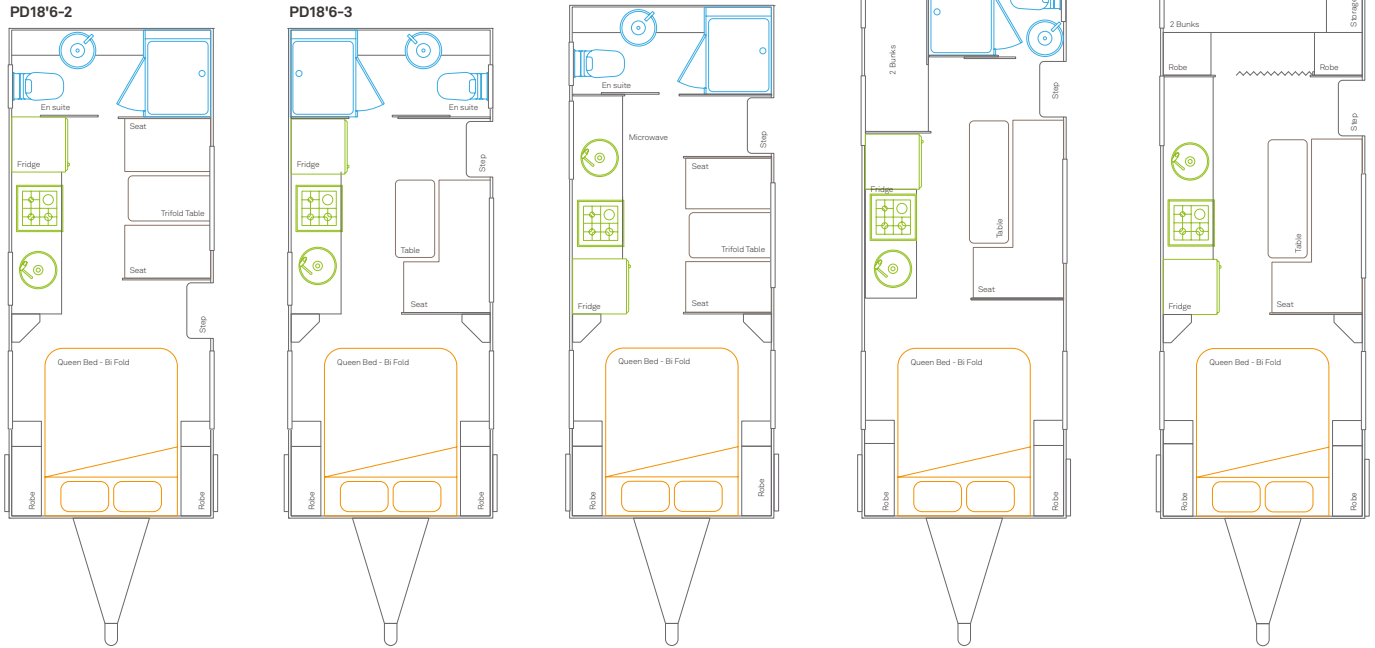

PD SERIES

CHASSIS	LENGTH MM	WIDTH MM	HEIGHT MM	TARE WEIGHT	ATM WEIGHT	GTM WEIGHT
PD18'6-2	5640	2325	2870	1890	2190	2020
PD18'6-3	5640	2325	2870	1940	2240	2060
PD19'4-1	5895	2325	2820	2070	2470	2275
PDF20'-1	6095	2325	2820	-	-	-
PDF20'9-2	6325	2325	2820	2015	2315	2135